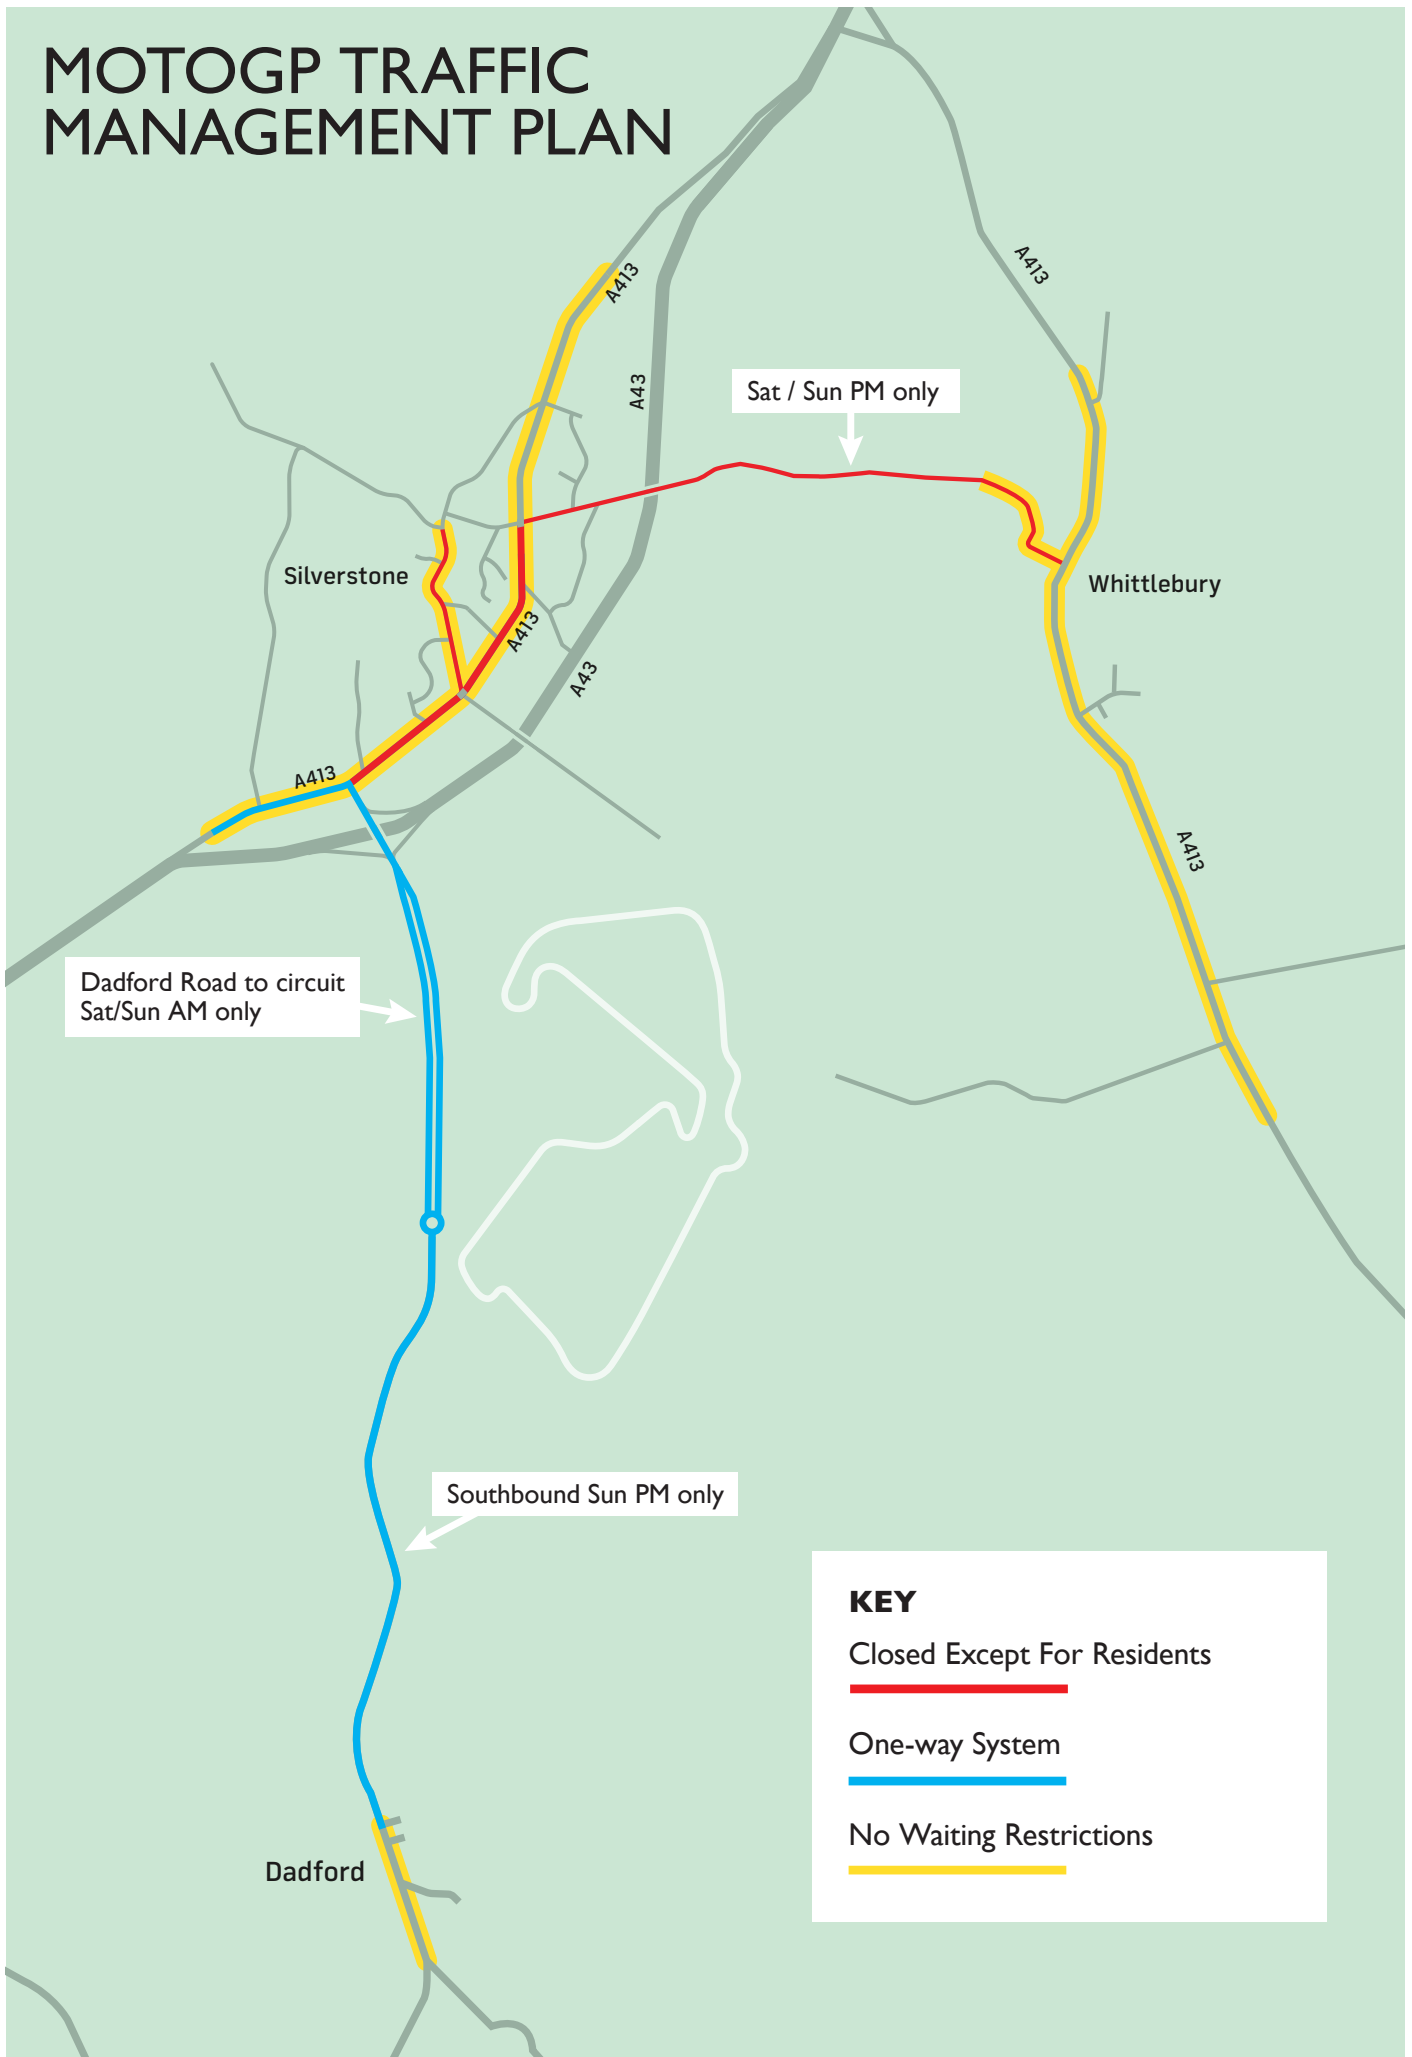

MOTOGP TRAFFIC MANAGEMENT PLAN

All information correct at time of going to print.