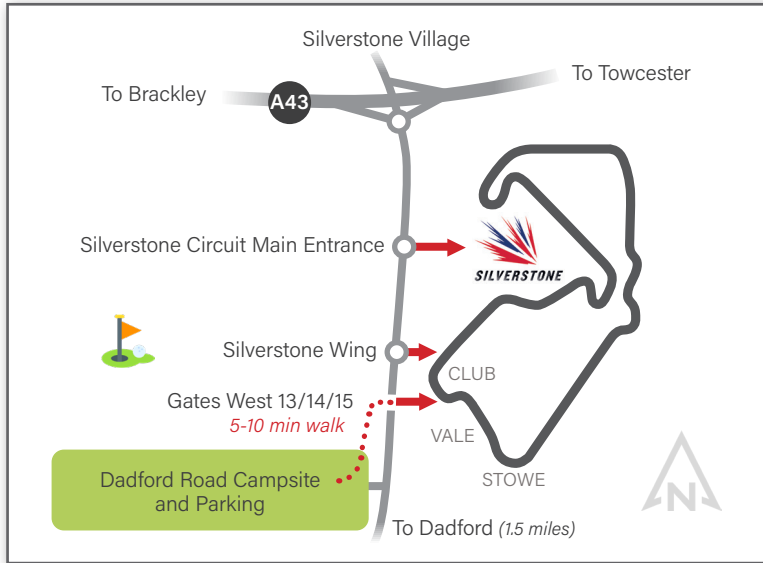

# F1 MAP 2024

**DADFORD ROAD CAMPSITE**

Silverstone MK18 5LH

[www@silverstone-campsite.co.uk](http://www@silverstone-campsite.co.uk)

- Day Ticket Parking Only
- Office
- Camping Fields (Park vehicles inside pitch and do not camp on mown roadways)
- Glamping
- Staff Camping
- No Camping
- Electric Hook-Up
- Information Board
- Hairdryers (The Pitstop)
- USB Charging Points
- Toilets
- Showers
- Drinking Water
- Rubbish
- Toilet Waste Disposal
- Food
- Shop
- Farm Houses
- Danger Deep Water Keep Out!
- Warning do not camp within 15m of electricity lines.
- Drive carefully as all ground is uneven.
- Sorry no dogs!
- Footpath