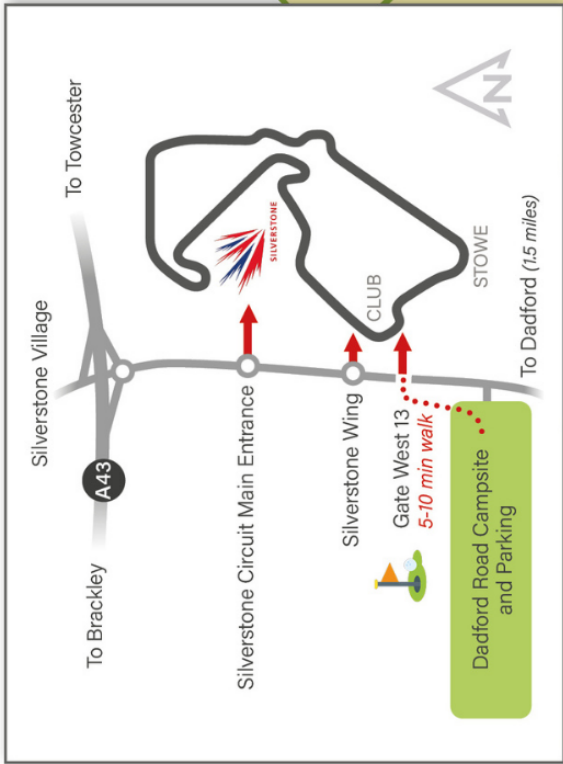

Moto GP 2023

DADFORD ROAD CAMPSITE
Silverstone
MK18 5LH
www.silverstone-campsite.co.uk

-  Day Ticket Parking Only
-  Office
-  Camping Fields (Park vehicles inside pitch and do not camp on mown roadways)
-  Glamping
-  No Camping
-  Electric Hook-Up
-  Information Board
-  Hairdryers (The Pitstop)
-  USB Charging Points
-  Toilets
-  Showers
-  Drinking Water
-  Rubbish
-  Toilet Waste Disposal
-  Food
-  Farm Houses
-  Staff Camping
-  Danger Deep Water Keep Out!
-  Warning do not camp within 15m of electricity lines.
-  Drive carefully as all ground is uneven.
-  Sorry no dogs!
-  Footpath