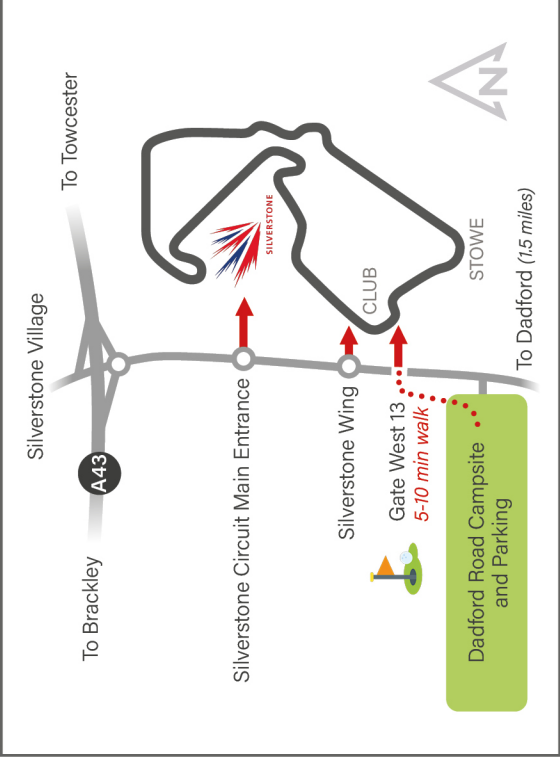

F1 MAP 2023

DADFORD ROAD CAMPSITE
Silverstone
MK18 5LH
www.silverstone-campsite.co.uk

- Day Ticket Parking Only
- Office
- Camping Fields (Park vehicles inside pitch and do not camp on mown roadways)
- Glamping
- No Camping
- Electric Hook-Up
- Information Board
- Hairdryers (The Pitstop)
- USB Charging Points
- Toilets
- Showers
- Drinking Water
- Rubbish
- Toilet Waste Disposal
- Food
- Shop
- Farm Houses
- Staff Camping
- Danger Deep Water Keep Out!
- Warning do not camp within 15m of electricity lines.
- Drive carefully as all ground is uneven.
- Sorry no dogs!
- Footpath